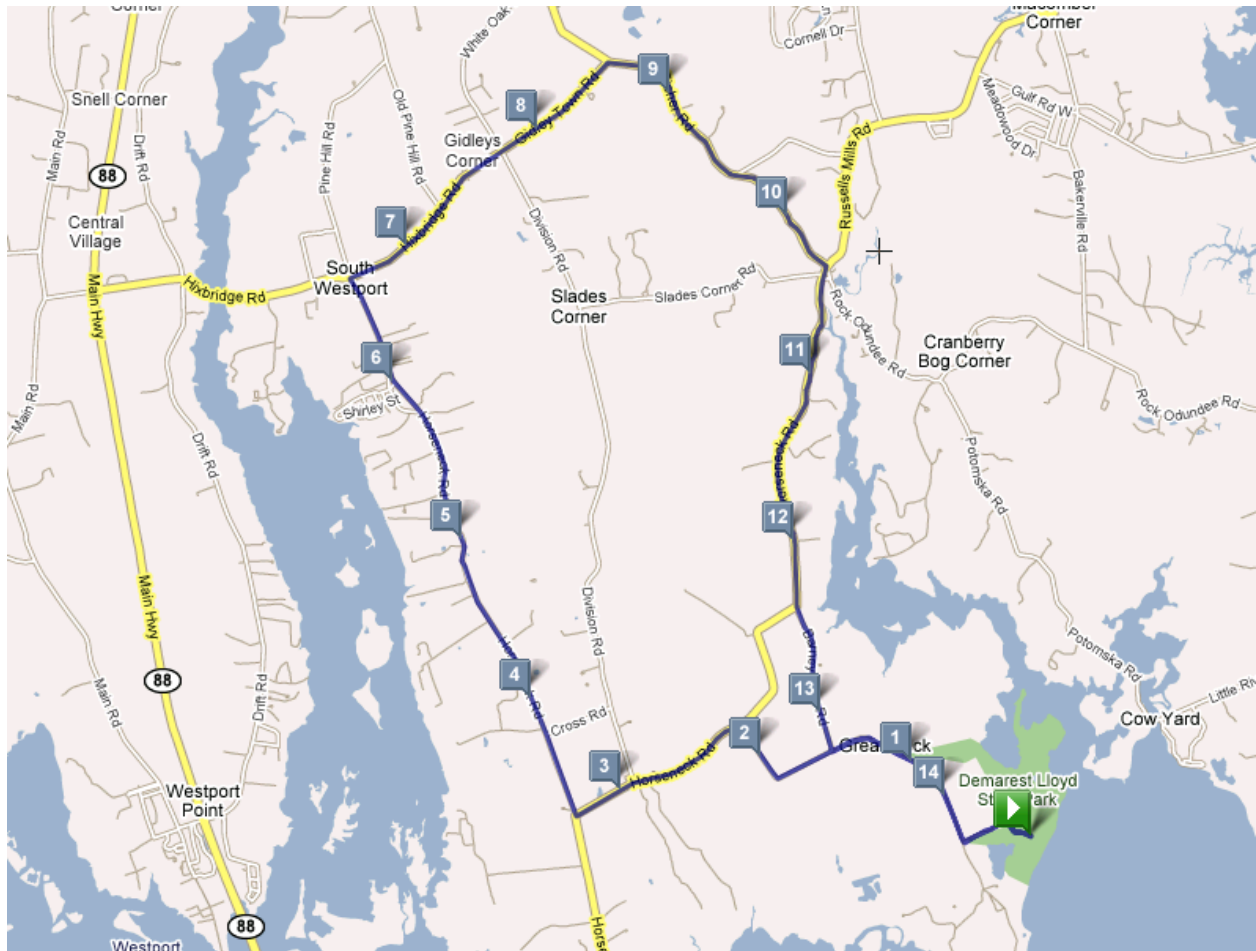

BUZZARDS BAY TRIATHLON

DARTMOUTH, MA

Direction	Cue
R	Barney's Joy Road
L	Allen Neck Road
L	Horseneck Road
R	Horseneck Road North
R	Hixbridge Road
R	Fisher Road
R	Russells Mills Road (Horseneck Road)
Bear L	Horseneck Road
Straight	Barney's Joy Road
L	Barney's Joy Road

Bike Course

The bike course is 14.7 Miles and includes relatively flat terrain. The course is spread through beautiful views of farmland and Buzzard's Bay. After leaving the park, you will encounter one hill at mile 3. As always, please follow local traffic laws when riding the course. Race day will include detailed police officers at necessary intersections.

For topography and detailed views, please visit:

<http://www.mapmyrun.com/run/United-states/ma/dartmouth/339680915>